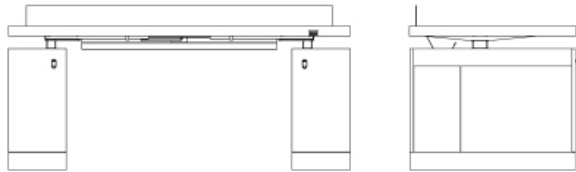

DESCRIPTION

NORDIC WORK.TABLE

DIMENSIONS

1800*850*50mm

SURFACES

Veneer
Desktop
Cable throw

COLORS

Elm veneer clear laquered / Edge same as table top
Black desktop / Edge in black ABS
Aluminium black

DESCRIPTION

NORDIC 2.FRAMES

DIMENSIONS

Electric height adjustable: 680-1180mm

SURFACES

Surfaces frame & tray: Powdercoated metal

COLORS

Black

DESCRIPTION

NORDIC WORK.TOWER

NORDIC WORK.TOWER CONNECTION

NORDIC WORK.TOWER DOUBLE

DESCRIPTION

280*625*845mm

280*625*55mm

280*625*1750mm