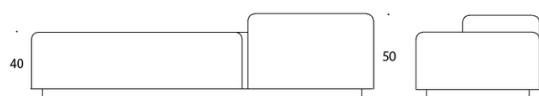

Inspiring
spaces

DIAGONAL PLAY

Martela

DESIGN o4i Design Studio

Product code number:

385
386
387
388

Fabric consumption:

385/386: 4.5 m
387/388: 4.8 m
Seat 1: 1.6 m
Seat 2: 3.2 m
Seat 3: 2.9 m
Seat 4: 1.6 m

Material description:

Seat fully upholstered, base black.

385 sohva / soffa / sofa

386 sohva / soffa / sofa

387 sohva / soffa / sofa

388 sohva / soffa / sofa