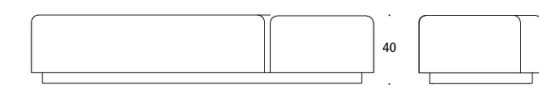

Material description:

Seat fully upholstered, base black.

385 sohva / soffa / sofa

386 sohva / soffa / sofa

387 sohva / soffa / sofa

388 sohva / soffa / sofa