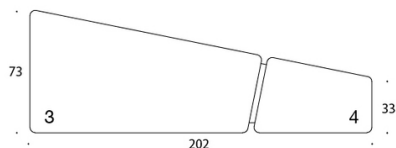

Inspiring
spaces

DIAGONAL PLAY

Martela

DESIGN o4i Design Studio

Product code number:

385
386
387
388

Fabric consumption:

385/386: 4.5 m
387/388: 4.8 m
Seat 1: 1.6 m
Seat 2: 3.2 m
Seat 3: 2.9 m
Seat 4: 1.6 m

Material description:

Seat fully upholstered, base black.

385 sohva / soffa / sofa

386 sohva / soffa / sofa

387 sohva / soffa / sofa

388 sohva / soffa / sofa