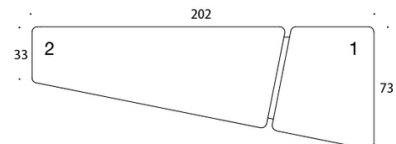

Inspiring
spaces

DIAGONAL PLAY

Martela

DESIGN o4i Design Studio

Product code number:

385
386
387
388

Fabric consumption:

385/386: 4.5 m
387/388: 4.8 m
Seat 1: 1.6 m
Seat 2: 3.2 m
Seat 3: 2.9 m
Seat 4: 1.6 m

Material description:

Seat fully upholstered, base black.

385 sohva / soffa / sofa

386 sohva / soffa / sofa

387 sohva / soffa / sofa

388 sohva / soffa / sofa