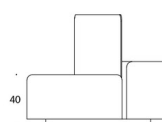

Material description:

Seat upholstered, base black.

Screen fully upholstered.

389 sohva / soffa / sofa
789 seinäke / skärm / screen