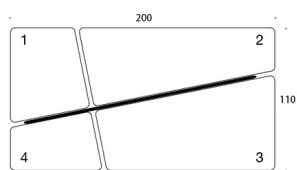

Material description:

Seat upholstered, base black.

Screen fully upholstered.

389 sohva / soffa / sofa
789 seinäke / skärm / screen