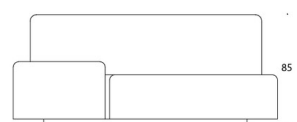

Material description:

Seat upholstered, base black.

Screen fully upholstered.

389 sohva / soffa / sofa
789 seinäke / skärm / screen