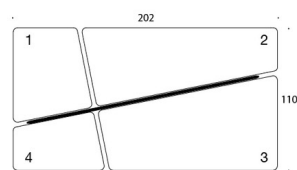

389 sohva / soffa / sofa
787 seinäke / skärm / screen