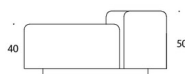

389 sohva / soffa / sofa