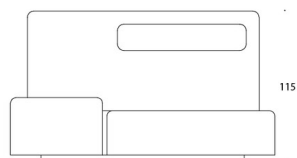

Material description:

Seat upholstered, base black.

Screen fully upholstered.

389 sohva / soffa / sofa
789 seinäke / skärm / screen