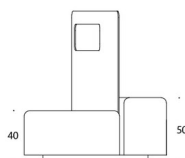

Material description:

Seat upholstered, base black.

Screen fully upholstered.

389 sohva / soffa / sofa
789 seinäke / skärm / screen