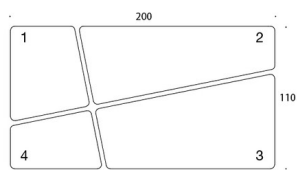

389 sohva / soffa / sofa