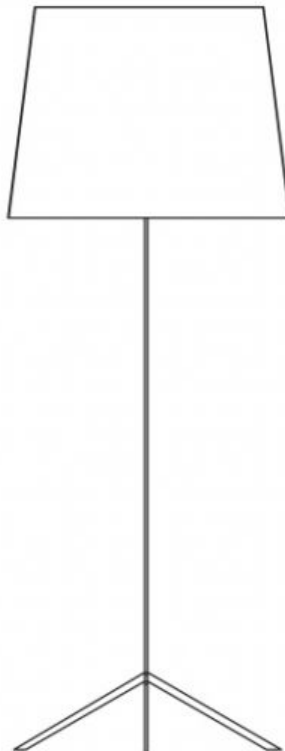

## Double Shade

---

by Marcel Wanders

A classic item from the Moooi lighting collection both versatile and charismatic in form and function.

---

<b>Designer</b>	Marcel Wanders
<b>Year of design</b>	1998
<b>Material</b>	powder coated steel, shade: PVC/cotton laminate on metal structure

## packaging

H 60 cm | 23,6"  
W 62 cm | 24,4"  
D 63 cm | 24,8"

Colli 1/1  
Product weight:  
2,1 KG | 4,6 lb  
With packaging:  
5 KG | 11 lb

---

## dimensions

60cm | 23.6"

160cm | 63"