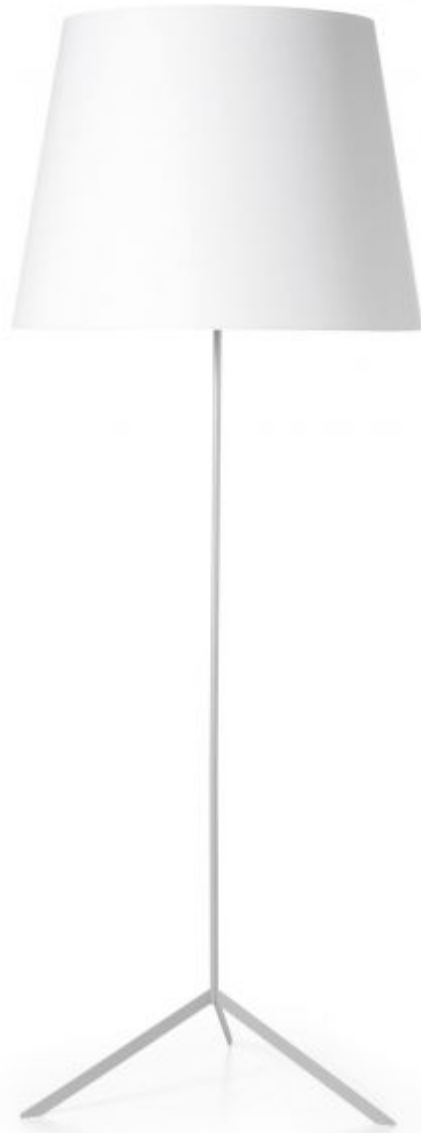

## Double Shade

---

by Marcel Wanders

A classic item from the Moooi lighting collection both versatile and charismatic in form and function.

---

<b>Designer</b>	Marcel Wanders
<b>Year of design</b>	1998
<b>Material</b>	powder coated steel, shade: PVC/cotton laminate on metal structure

## dimensions

60cm | 23.6"

160cm | 63"