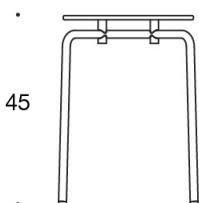

Inspiring
spaces

Martela

GRIP Nxt

DESIGN MIKKO HALONEN

Product code number:

NxT0045 = low

NxT0065 = high

Adjustments:

Can be hung without a separate fitting.

Stackable.

Fabric consumption: 0.4 m / 2 pcs

Material description:

Base: chrome, painted grey, white, black or Inspiring Colours.

The form-pressed seat and backrest in laminate: oak or birch pattern, white, grey, green, orange and turquoise.

Upholstered seat cushion also available.

34

45

34

32

NXT0045

39

65

35

32

NXT0065