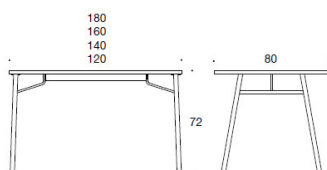

Top (E0,5 particle board):

laminate, white, grey or with birch pattern.

OP111