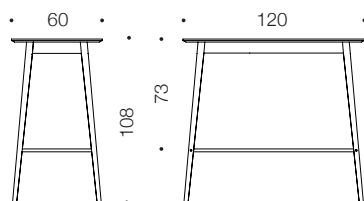

KOMBU k68 bar table

design Mikko Halonen

PRODUCTS DETAILS

Solid wood legs (oak / ash)
Plywood tabletop
Wooden parts lacquered
Metal footrest black painted

Options

Legs & tabletop : stained, painted
Metal footrest : special color paint
Electronic and data unit