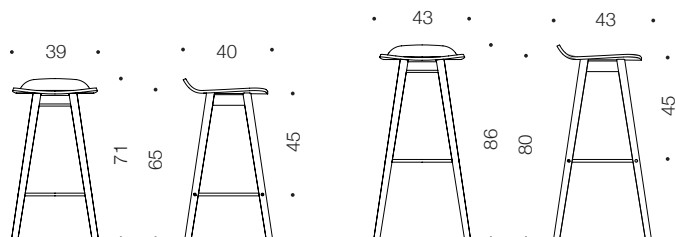

KOMBU k64 bar stool

design Mikko Halonen

Kombu Bar Chair and Table follow the nice details and the pleasant feel of ergonomics which Kombu series is renowned for. Kombu Bar gives a stylish and sophisticated look in restaurants, cafés and meeting areas. It is nice to enjoy a moment at Kombu Bar in the middle of the hectic day, meet with best friends or have a relaxed meeting with clients.

Bar Chair comes in two heights (650 and 800 mm), as well as the Table (900 and 1080 mm).

A comfortable sitting position is guaranteed by the foot rests of the Bar Chair and Table which are available powder coated in standard colors or according to the interior design plan.

Code	Size	Height
k68/90/120x70	120 x 70 cm	90 cm
k68/108/120x80	120 x 70 cm	108 cm