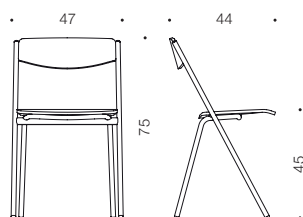

KORE ko71 metal chair

design Mikko Halonen

Kore collection has been designed for canteens and cafes. It is also a good choice for modern learning environments. Thanks to the compact size of the Kore chair it is possible to have maximum amount of seat places without any compromise in seat comfort.

The Kore chair and table with steel frame complete the Kore collection. The ease of the maintenance has especially been considered when designing the Kore collection. Kore chair can be hanged under the table top, between tabletop and frame, for making the clean-up of the tabletop and floor going smoothly. And no additional hanging equipment is needed.

design Mikko Halonen

In the wooden Kore chair with solid wood frame the appearance of the Kore collection is easiest to recognize. The shape of the seat parts ensures a comfortable sitting position in different occasions. Kore wooden chair can also be hanged under the tabletop of Kore table.