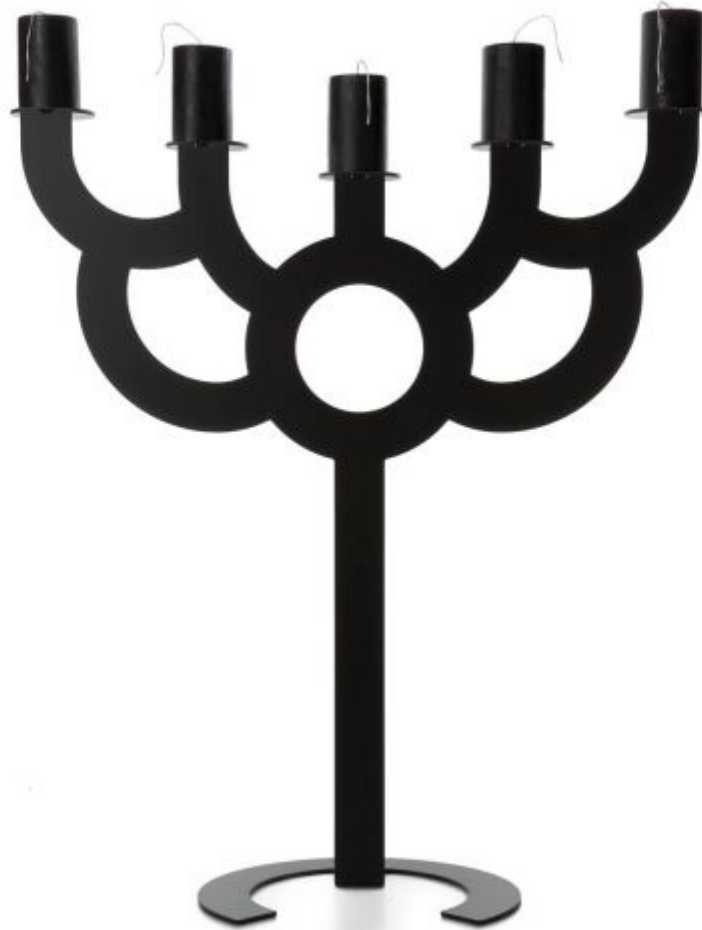

## Big Bold

---

"The Bold series developed from my fascination with laser cutting technology. With the use of a laser, you can cut a form or pattern in sheet metal with extreme accuracy.

---

<b>Designer</b>	Roderick Vos
<b>Year of design</b>	2005
<b>Material</b>	Powder coated steel
<b>Additional</b>	Candles can be ordered separately

**dimensions**

**BIG BOLD**

103cm | 40.6"