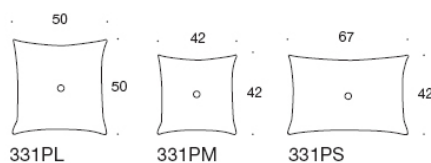

# DECORATIVE CUSHIONS

**Product code number:**

331PS = decorative cushion with button,  
67x42 cm

331PM = decorative cushion with button,  
42x42 cm

331PL = decorative cushion with button,  
50x50 cm

**Fabric consumption:**

331PS: 0.8 m

331PM: 0.6 m

331PL: 0.7 m