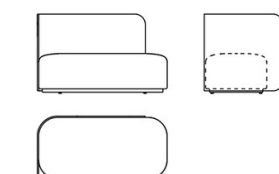

Inspiring
spaces

Martela

PODLOUNGE

DESIGN o4i Design Studio

Product code number:

295 = seat

295BLL/BLR = seat with straight screen,
low (screen 141x88cm)

295BHL/BHR = seat with straight screen,
high (screen 141x127cm)

295CL = seat with straight screen,
low (screen 185x88cm)

295CH = seat with straight screen,
high (screen 185x127cm)

295ALL/ALR = seat with 90° screen,
low (screen 93/125x88cm)

295AHL/AHR = seat with 90° screen,
high (screen 93/125x127cm)

Accessories: Power outlet.

Material description:

Seat upholstered, base black.

Screen fully upholstered.

PODLOUNGE

DESIGN o4i Design Studio

295

295CL

295CH

295BLR

295BHR

295ALR

295AHR

295BLL

295BHL

295ALL