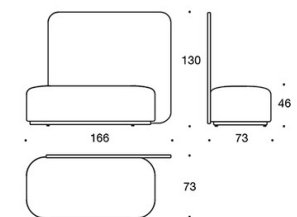

295CL

295BHR