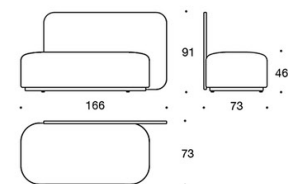

PODLOUNGE

DESIGN o4i Design Studio

295

295CH

295BLR