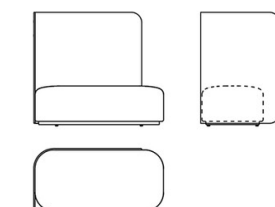

Inspiring
spaces

Martela

PODLOUNGE

DESIGN o4i Design Studio

Product code number:

295 = seat

295BLL/BLR = seat with straight screen,
low (screen 141x88cm)

295BHL/BHR = seat with straight screen,
high (screen 141x127cm)

295CL = seat with straight screen,
low (screen 185x88cm)

295CH = seat with straight screen,
high (screen 185x127cm)

295ALL/ALR = seat with 90° screen,
low (screen 93/125x88cm)

295AHL/AHR = seat with 90° screen,
high (screen 93/125x127cm)

Accessories: Power outlet.

Material description:

Seat upholstered, base black.

Screen fully upholstered.

PODLOUNGE

DESIGN o4i Design Studio

295

295CL

295CH

295BLR

295BHR

295ALR

295AHR

295BLL

295BHL

295ALL