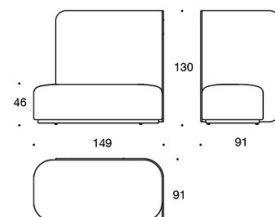

Inspiring
spaces

Martela

PODLOUNGE

DESIGN o4i Design Studio

Product code number:

295 = seat

295BLL/BLR = seat with straight screen,
low (screen 141x88cm)

295BHL/BHR = seat with straight screen,
high (screen 141x127cm)

295CL = seat with straight screen,
low (screen 185x88cm)

295CH = seat with straight screen,
high (screen 185x127cm)

295ALL/ALR = seat with 90° screen,
low (screen 93/125x88cm)

295AHL/AHR = seat with 90° screen,
high (screen 93/125x127cm)

Accessories: Power outlet.

Material description:

Seat upholstered, base black.

Screen fully upholstered.

PODLOUNGE

DESIGN o4i Design Studio

295

295CL

295CH

295BLR

295BHR

295ALR

295AHR

295BLL

295BHL

295ALL