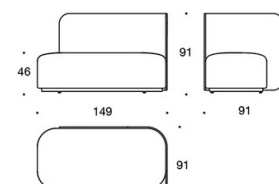

PODLOUNGE

DESIGN o4i Design Studio

295

295CH

295ALR