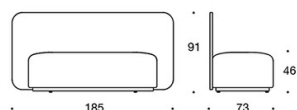

Inspiring
spaces

Martela

PODLOUNGE

DESIGN o4i Design Studio

Product code number:

295 = seat

295BLL/BLR = seat with straight screen,
low (screen 141x88cm)

295BHL/BHR = seat with straight screen,
high (screen 141x127cm)

295CL = seat with straight screen,
low (screen 185x88cm)

295CH = seat with straight screen,
high (screen 185x127cm)

295ALL/ALR = seat with 90° screen,
low (screen 93/125x88cm)

295AHL/AHR = seat with 90° screen,
high (screen 93/125x127cm)

Accessories: Power outlet.

Material description:

Seat upholstered, base black.

Screen fully upholstered.

PODLOUNGE

DESIGN o4i Design Studio

295

295CL