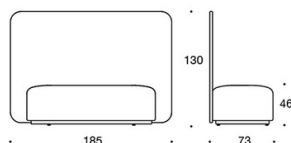

Inspiring
spaces

Martela

PODLOUNGE

DESIGN o4i Design Studio

Product code number:

295 = seat

295BLL/BLR = seat with straight screen,
low (screen 141x88cm)

295BHL/BHR = seat with straight screen,
high (screen 141x127cm)

295CL = seat with straight screen,
low (screen 185x88cm)

295CH = seat with straight screen,
high (screen 185x127cm)

295ALL/ALR = seat with 90° screen,
low (screen 93/125x88cm)

295AHL/AHR = seat with 90° screen,
high (screen 93/125x127cm)

Accessories: Power outlet.

Material description:

Seat upholstered, base black.

Screen fully upholstered.

PODLOUNGE

DESIGN o4i Design Studio

295

295CL