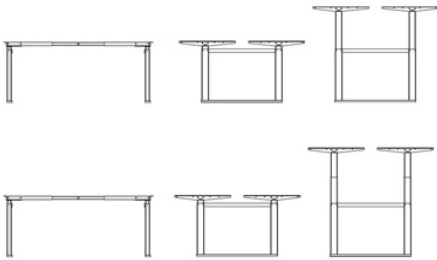

CABLE THROUGH

V1 cable cover on hinges 180°, 320*115mm (L,R,C)

V2 cable cover on hinges 180°, 320*115mm (L,R,C)

Sliding table top

COLORS

Same as table top

Same as table top

DESCRIPTION

R5 2.FRAMES

R5 3.FRAME

R5 4.FRAMES EL

DIMENSIONS

L=flex 1100-1900mm
H=Electric 680-1180mm

L=flex 1100-1900mm
H=Electric 595-1255mm

L=flex adjusted to table top
Choice of 2.frame determines type of 3.frame

L=flex 1100-1900mm
H=Electric 680-1180mm

L=flex 1100-1900mm
H=Electric 595-1255mm

SURFACES

Powder coated

Chrome

COLORS

White, Black, Aluminium

Glossy, Satin

ACCESSORIES

CPU-Holder

Cable tray L=910mm, 1310mm

Cable tray, Flex L=1100-1700mm Tilttable

Cable.Management, Flex L=1500-1900mm

Cable.Management L=1500mm

Pen tray on expansions

COLORS

White, Black, Aluminium, Chrome glossy