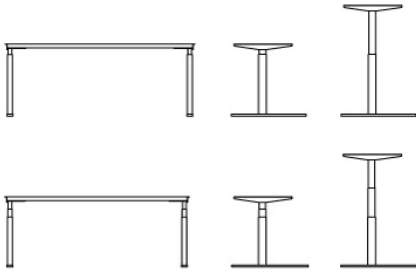

CABLE THROUGH

V1 cable cover on hinges 180°, 320*115mm (L,R,C)

V2 cable cover on hinges 180°, 320*115mm (L,R,C)

Sliding table top

COLORS

Same as table top

Same as table top

DESCRIPTION

R5 2.FRAMES

R5 3.FRAME

R5 4.FRAMES EL

DIMENSIONS

L=flex 1100-1900mm
H=Electric 680-1180mm

L=flex 1100-1900mm
H=Electric 595-1255mm

L=flex adjusted to table top
Choice of 2.frame determines type of 3.frame

L=flex 1100-1900mm
H=Electric 680-1180mm

CPU-Holder

Cable tray L=910mm, 1310mm

Cable tray, Flex L=1100-1700mm Tilttable

Cable.Management, Flex L=1500-1900mm

Cable.Management L=1500mm

Pen tray on expansions

COLORS

White, Black, Aluminium, Chrome glossy