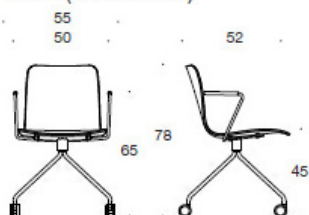

BC = upholstered seat and backrest

C = upholstered seat

D = fully upholstered

**Carbon footprint:**

**Sola 377R:** 11.5 kg CO2e

**Sola 377RBC:** 14.0 kg CO2e

**Sola 377RC:** 12.5 kg CO2e

**Sola 377RD:** 14.5 kg CO2e

**Sola 378R:** 12.6 kg CO2e

**Sola 378RBC:** 15.0 kg CO2e

**Sola 378RC:** 13.5 kg CO2e

**Sola 378RD:** 15.5 kg CO2e

**Fabric consumption:**

**Seat:** 0.5 m / 2 pcs

**Seat and backrest:** 0.85 m / 2 pcs

**Fully upholstered:** 0.9 m

**Material description:**

**Seat material:** oak, ash, stained ash, white laminate.

**Upholstery alternatives:** without upholstery, seat upholstered, seat and backrest upholstered, fully upholstered.

**Base:** white, black, chrome or Inspiring Colours.

**Armrests:** plastic (black).

377R (RC/RBC/RD)

378R (RC/RBC/RD)