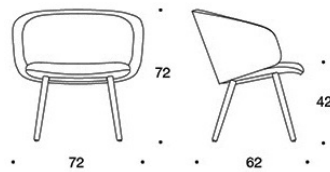

SOLA

DESIGN ANTTI KOTILAINEN

Inspiring
spaces

Martela

Product code number:

378PLD = Low backrest, upholstered armrests, wooden four leg base, fully upholstered.

378PLDK = High backrest, upholstered armrests, wooden four leg base, fully upholstered.

378PLD

Fabric consumption:

Low backrest 2.25 m,
high backrest 2.35 m.

Material description:

Upholstery: fully upholstered.

Legs: ash, stained ash or oak.
Felt glides.

378PLDK