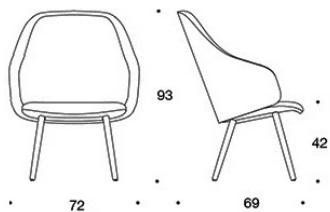

SOLA

DESIGN ANTTI KOTILAINEN

Inspiring
spaces

Martela

Product code number:

378PLD = Low backrest, upholstered armrests, wooden four leg base, fully upholstered.

378PLDK = High backrest, upholstered armrests, wooden four leg base, fully upholstered.

378PLD

Fabric consumption:

Low backrest 2.25 m,
high backrest 2.35 m.

Material description:

Upholstery: fully upholstered.

Legs: ash, stained ash or oak.
Felt glides.

378PLDK