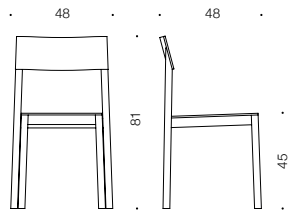

TEMPO t35 wooden Chair

design Timo Saarnio

A universal wooden chair. A strong wooden frame is hidden under the thin form-pressed seat and back, which gives the chair an extremely simplified look. Despite the straight form the Tempo chair is highly comfortable, and the comfort can be increased with an upholstered seat.