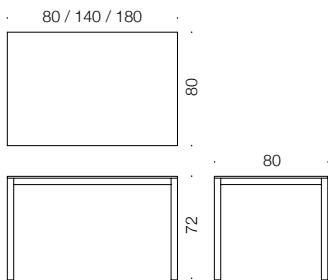

TEMPO t43 wooden table

design Timo Saarnio

The base of the table is 45x45 solid wood and the table top is plywood with natural edges. Light and airy tabletop rests on the steady base.

PRODUCT DETAILS

Solid wood frame & legs (oak / ash)

Veneered tabletop

Code	Size (cm)	Height (cm)
t43/80x80	80 x 80	72
t43/110/80x80	140 x 80	110
t43/140x80	140 x 80	72
t43/180x80	180 x 80	72

		Surface treatment	
		Lacquered	Stained
Veneer surface	Oak	<input type="radio"/>	<input type="radio"/>
	Ash	<input type="radio"/>	<input type="radio"/>